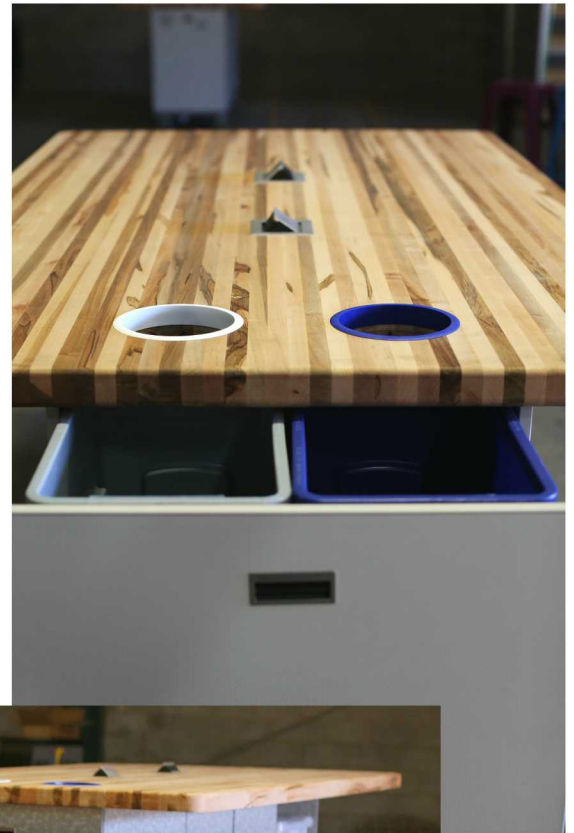

# The "ED" Table

An Innovative Table for the Innovative Mind

INTEGRATED CLEAN UP

MAGNETIC STOOL STORAGE

BUILT-IN STORAGE

INTEGRATED POWER & USB

AVAILABLE IN TWO HEIGHTS

# The Spirit of Innovation

With breakthrough solutions packed into every inch, The Ed Table truly embodies the inventor's spirit-providing the most complete maker experience available. Maximizing creative time while minimizing the amount of logistical preparation work and clean-up was the driving factor behind the design concept. For schools and teachers interested in project-based learning, the Ed Table is a natural extension and fundamental element for engaging learners.

Includes finish choice, trash cans, storage bins, electrical outlets and six metal stools!

**For More Information, Call 800-315-4132  
or email [sales@centralinc.com](mailto:sales@centralinc.com)**