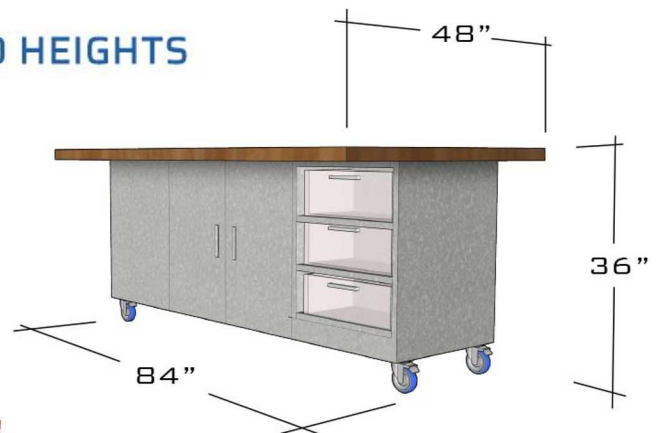

# The "ED" Table

An Innovative Table for the Innovative Mind

INTEGRATED CLEAN UP

MAGNETIC STOOL STORAGE

BUILT-IN STORAGE

INTEGRATED POWER & USB

AVAILABLE IN TWO HEIGHTS

# The Spirit of Innovation

With breakthrough solutions packed into every inch, The Ed Table truly embodies the inventor's spirit-providing the most complete maker experience available. Maximizing creative time while minimizing the amount of logistical preparation work and clean-up was the driving factor behind the design concept. For schools and teachers interested in project-based learning, the Ed Table is a natural extension and fundamental element for engaging learners.