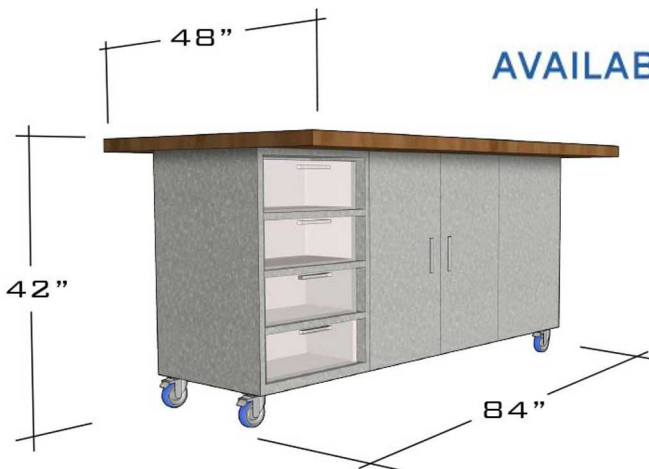

# The "ED" Table

An Innovative Table for the Innovative Mind

INTEGRATED CLEAN UP

MAGNETIC STOOL STORAGE

BUILT-IN STORAGE

INTEGRATED POWER & USB

AVAILABLE IN TWO HEIGHTS

# The Spirit of Innovation

With breakthrough solutions packed into every inch, The Ed Table truly embodies the inventor's spirit-providing the most complete maker experience available. Maximizing creative time while minimizing the amount of logistical preparation work and clean-up was the driving factor behind the design concept. For schools and teachers interested in project-based learning, the Ed Table is a natural extension and fundamental element for engaging learners.