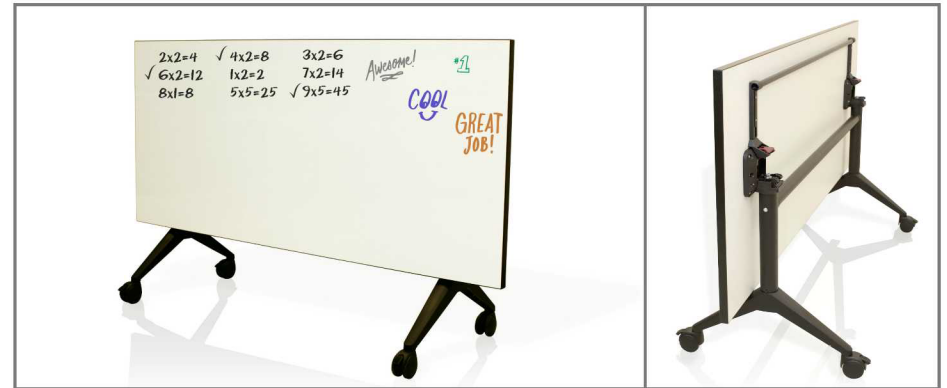

The "Ed" Table
An Innovative Table for the Innovative Mind

IIDA
EDspaces
INNOVATION
AWARDS
2017 WINNER

The "Ed" Table
BRAND NEW!
Two Sizes: 36" & 42"
Comes all inclusive with 6 metal stools,
trash cans, storage bins, electrical with
USB and a solid maple butcher block
top, and tons of storage! This is the
ultimate maker table!

Collaboration Table
Available in 4 Lengths! 4, 5, 6, or 8 ft.
Features a dry erase surface, adjustable
height legs 24"-36"
Options: surface mounted electrical,
monitor arm, mountable storage bins, or
upgrade to our **NEW** Gas Shock Height
Adjustable Base!
Quick Ship Available on certain models!
Ask a representative!

The Multi-Maker XL

The Multi-Maker XL

Designed for large 3D printers!

Features a pull out shelf to easily access your printer, interchangeable bins, ventilation fan, keyboard pull out, peg board back, all locking and all swivel casters, locking front doors, 6 outlet power strip w/20' cord, top & side grommet and large workspace top!

For More Information, Call 800-315-4132
or email sales@centralinc.com

The Tilt Table

Show & Tell Just Got Better!

Available in 4 & 6 ft. lengths. Features a dry erase top and casters for ease of mobility.